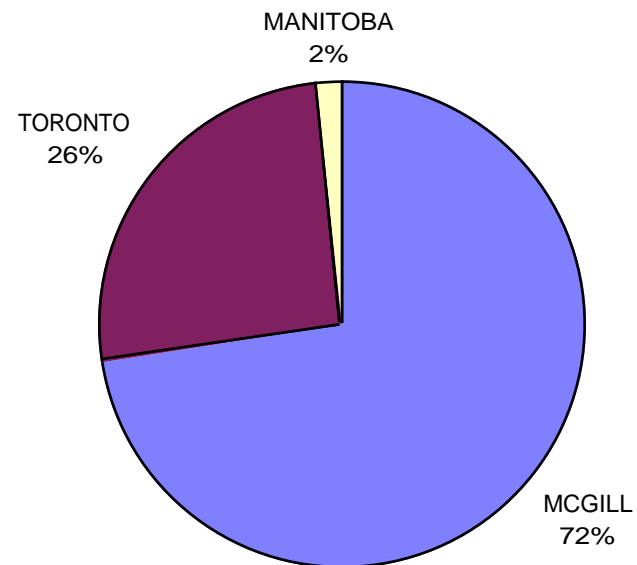

**CANADIAN PH.D. PROFILE FOR PROFESSORS OF CHEMISTRY IN CANADA
(1900 - 1949)**